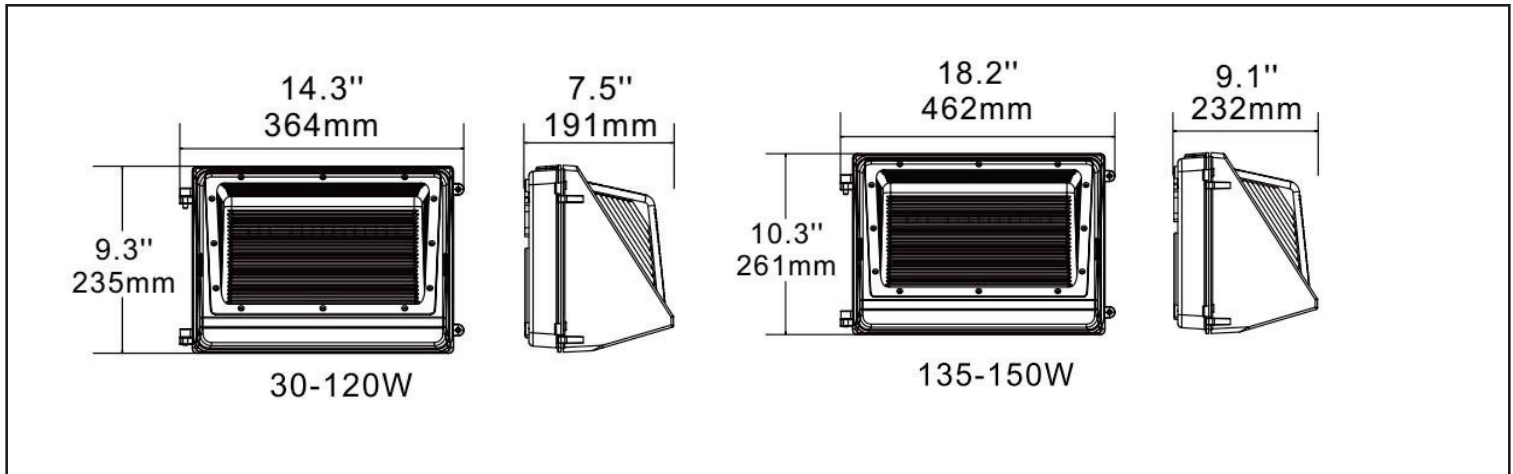

J&H LED

A Division of Littles and Associates, LLC

4100 El Dorado Pkwy, Ste 100-242
 Mckinney, TX 75070
 512-840-0616 • sales@jandhled.com
 www.jandhled.com

LED WALL PACK R-SERIES

	<p>PRODUCT DESCRIPTION</p>
	<p>LED wall pack fixtures can be mounted on surface/facade, whether you have a new construction or upgrade application. They are perfect for illuminating a variety of outdoor applications, including facade, wall washing, monuments, landscapes, public places, retail and residential complexes. They provide an added level of security to residential/commercial properties.</p>
	<p>ACCESSORIES</p>
	<p>Full Cutoff Cover</p>
	<p>Photocell</p>

DIMENSIONS

SPECIFICATIONS

Part Number	Input Power	Input Voltage	Efficiency	CCT	Light Distribution	CRI	Certificates	Warranty
JH-RWP36W-27R	36W	100-277VAC	115Lm/W	4000-5700K	120°	70+	UL, DLC, RoHS	5 Years
JH-RWP45W-27R	45W	100-277VAC	115Lm/W	4000-5700K	120°	70+	UL, DLC, RoHS	5 Years
JH-RWP60W-27R	60W	100-277VAC	115Lm/W	4000-5700K	120°	70+	UL, DLC, RoHS	5 Years
JH-RWP75W-27R	75W	100-277VAC	115Lm/W	4000-5700K	120°	70+	UL, DLC, RoHS	5 Years
JH-RWP100W-27R	100W	100-277VAC	115Lm/W	4000-5700K	120°	70+	UL, DLC, RoHS	5 Years
JH-RWP120W-27R	120W	100-277VAC	115Lm/W	4000-5700K	120°	70+	UL, DLC, RoHS	5 Years
JH-RWP135W-27R	135W	100-277VAC	115Lm/W	4000-5700K	120°	70+	UL, DLC, RoHS	5 Years
JH-RWP150W-27R	150W	100-277VAC	115Lm/W	4000-5700K	120°	70+	UL, DLC, RoHS	5 Years