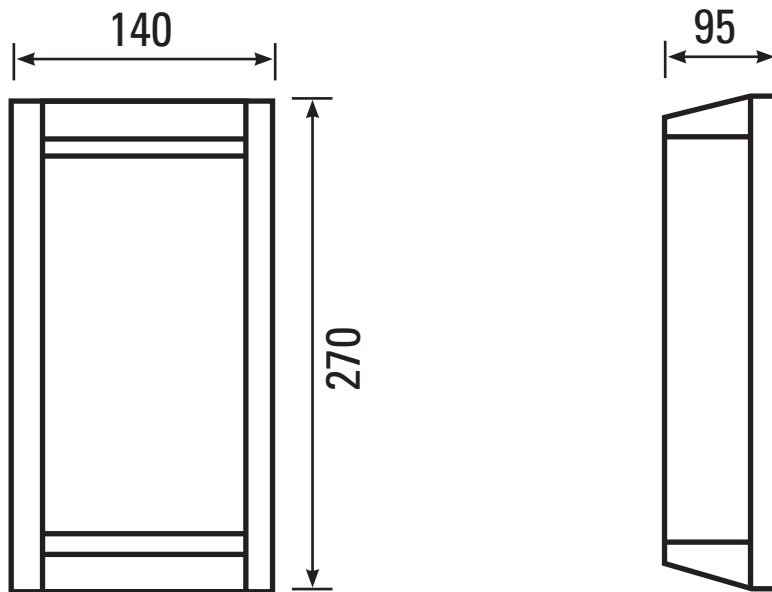

LED WALL MOUNT LIGHT

PRODUCT DESCRIPTION

This Decorative Wall Pack is an upgrade to existing low wattage outdoor fixtures that use standard light bulbs or PL13 bulbs. It is perfect for illuminating a variety of applications including office complexes, retail outlets, and multi-family properties. They are most popular between garages and in carports at apartment complexes.

DIMENSIONS

All dimensions in millimeters

SPECIFICATIONS

Part Number	Input Power	Input Voltage	Efficiency	CCT	Light Distribution	CRI	Certificates	Warranty
JH-DWP7W-27R	7W	120-277VAC	100Lm/W	2700-6500K	120°	70+	UL, RoHS	5 Years