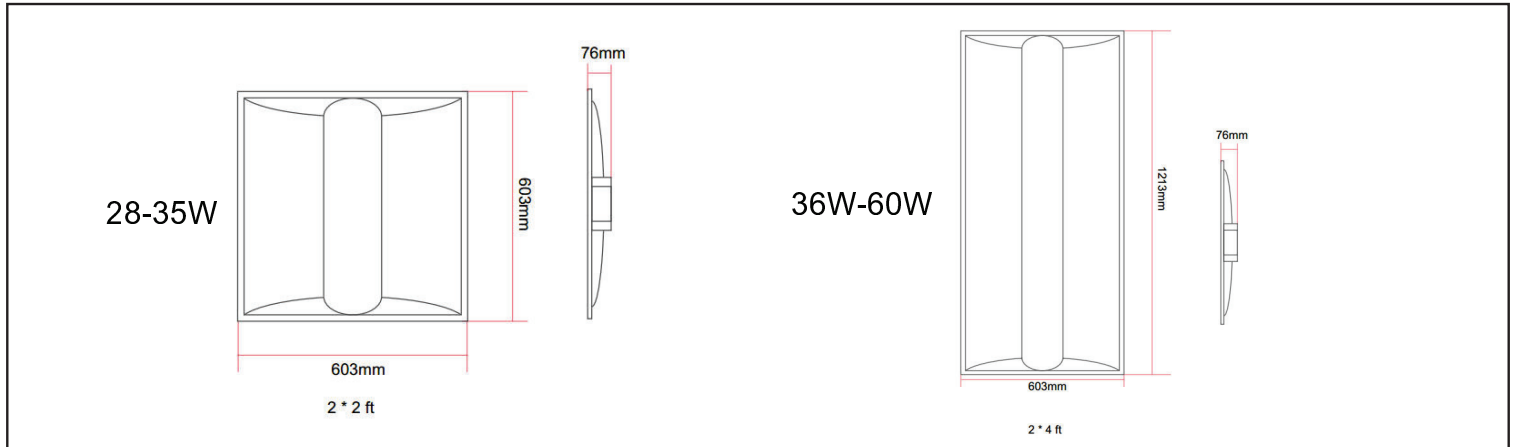

LED TROFFER

PRODUCT DESCRIPTION

LED Troffer lights can mount onto any ceiling whether you have a new construction or upgrade application. They are perfect for illuminating a variety of indoor applications, including public places, retail and residential complexes, offices, warehouses and hospitality. Bright white light consumes less energy than fluorescents and has less heat dissipation.

DIMENSIONS

SPECIFICATIONS

Part Number	Input Power	Input Voltage	Efficiency	CCT	Light Distribution	CRI	Certificates	Warranty
JH-TF28W22-91X	28W	120-277VAC	110Lm/W	3000-5500K	120°	80+	UL	5 Years
JH-TF35W22-91X	35W	120-277VAC	110Lm/W	3000-5500K	120°	80+	UL	5 Years
JH-TF36W24-91X	36W	120-277VAC	110Lm/W	3000-5500K	120°	80+	UL	5 Years
JH-TF45W24-91X	45W	120-277VAC	110Lm/W	3000-5500K	120°	80+	UL	5 Years
JH-TF50W24-91X	50W	120-277VAC	110Lm/W	3000-5500K	120°	80+	UL	5 Years
JH-TF60W24-91X	60W	120-277VAC	110Lm/W	3000-5500K	120°	80+	UL	5 Years