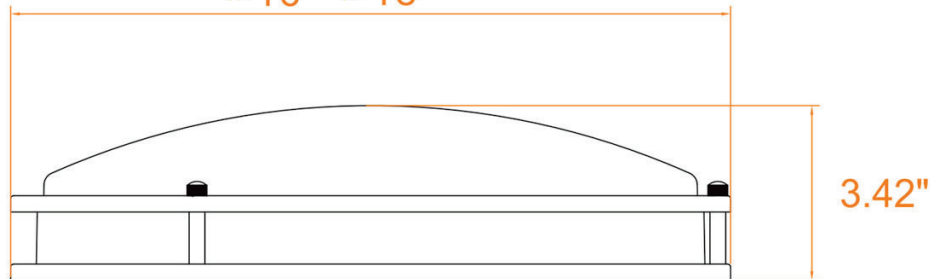

LED DECORATIVE CEILING LIGHT

PRODUCT DESCRIPTION

LED Mounted Ceiling Lights can be mounted indoors as a low cost LED replacement solution. It can replace any existing indoor ceiling mount fixtures. They are ideal for apartments, offices, hallways, or entryways.

Dimmable

DIMENSIONS

Ø10" Ø12" Ø14"
Ø16" Ø18"

SPECIFICATIONS

Part Number	Input Power	Size	Input Voltage	Efficiency	CCT	Light Distribution	CRI	Certificates	Warranty
JH-MC15W-64L	15W	10 Inch	120V	1000Lm	2700-4000K	120°	83	UL, ETL, Energy Star, RoHS	5 Years
JH-MC15WL-64L	15W	12 Inch	120V	1000Lm	2700-4000K	120°	83	UL, ETL, Energy Star, RoHS	5 Years
JH-MC25W-64L	25W	14 Inch	120V	1700Lm	2700-4000K	120°	83	UL, ETL, Energy Star, RoHS	5 Years
JH-MC26W-64L	26W	16 Inch	120V	1850Lm	2700-4000K	120°	83	UL, ETL, Energy Star, RoHS	5 Years
JH-MC30W-64L	30W	18 Inch	120V	2200Lm	2700-4000K	120°	83	UL, ETL, Energy Star, RoHS	5 Years