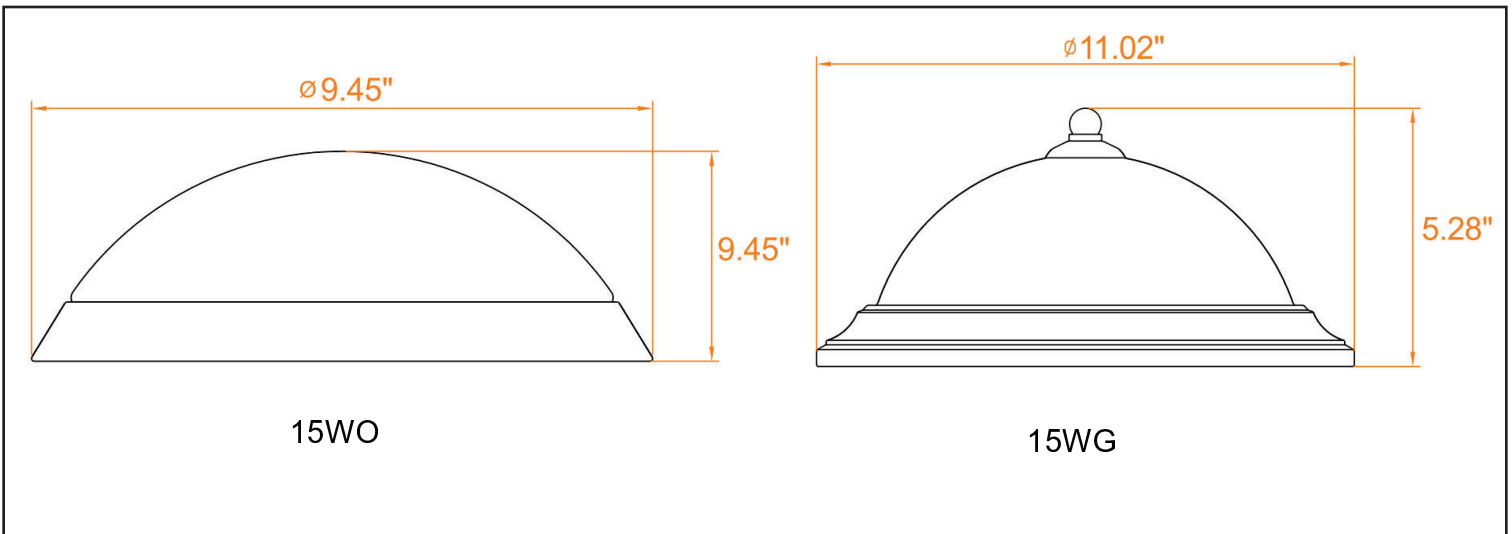

Dimmable

DIMENSIONS

SPECIFICATIONS

Part Number	Input Power	Input Voltage	Efficiency	CCT	Light Distribution	CRI	Certificates	Warranty
JH-XCL15WO-64L	15W	120V	780Lm	2700-5000K	120°	>90	UL, Energy Star, RoHS	5 Years
JH-XCL15WG-64L	15W	120V	780Lm	2700-5000K	120°	>90	UL, Energy Star, RoHS	5 Years